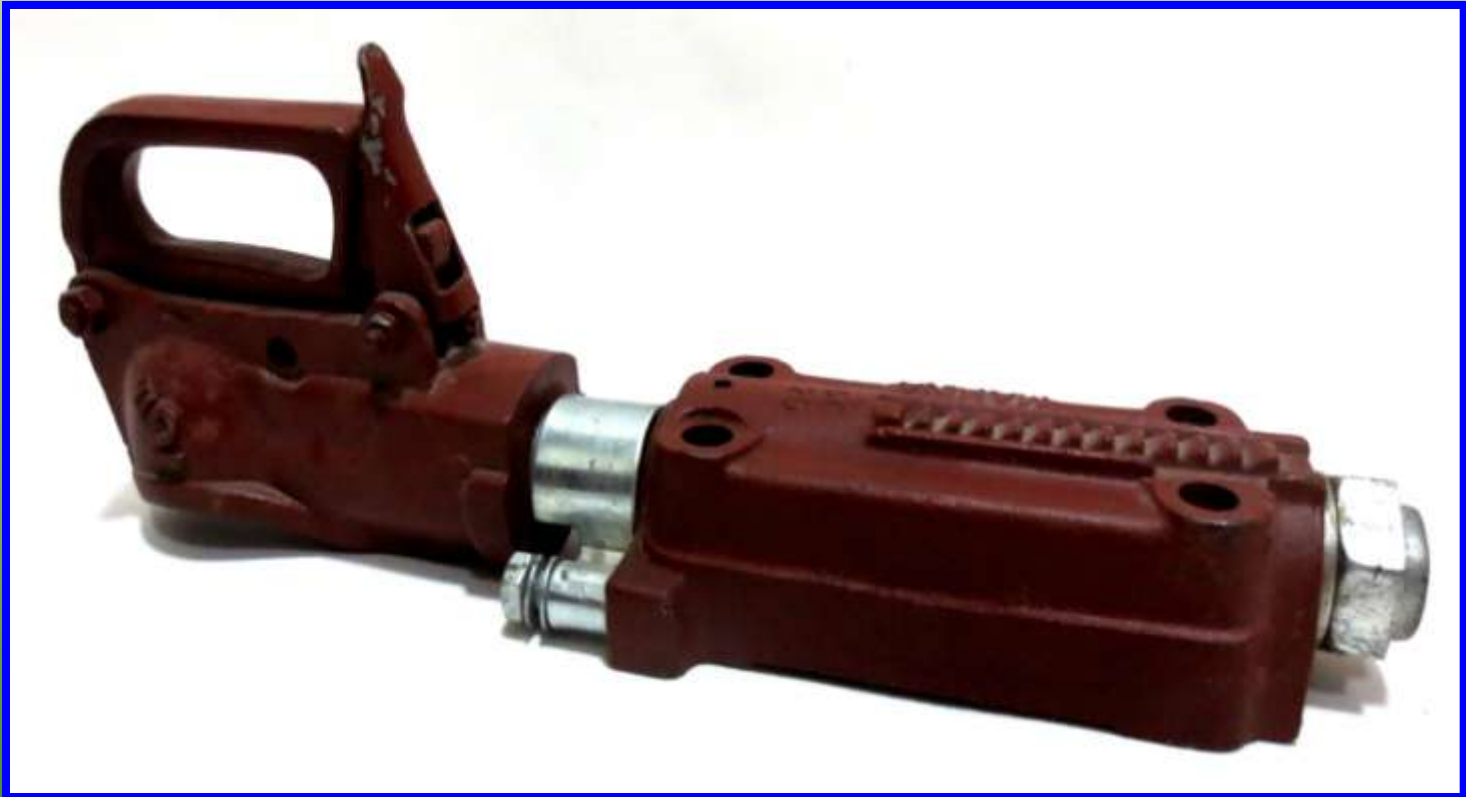

RED COUPLING WITH SHOCK ABSORBER

SIZES

2" , 50mm & 1⁷/₈