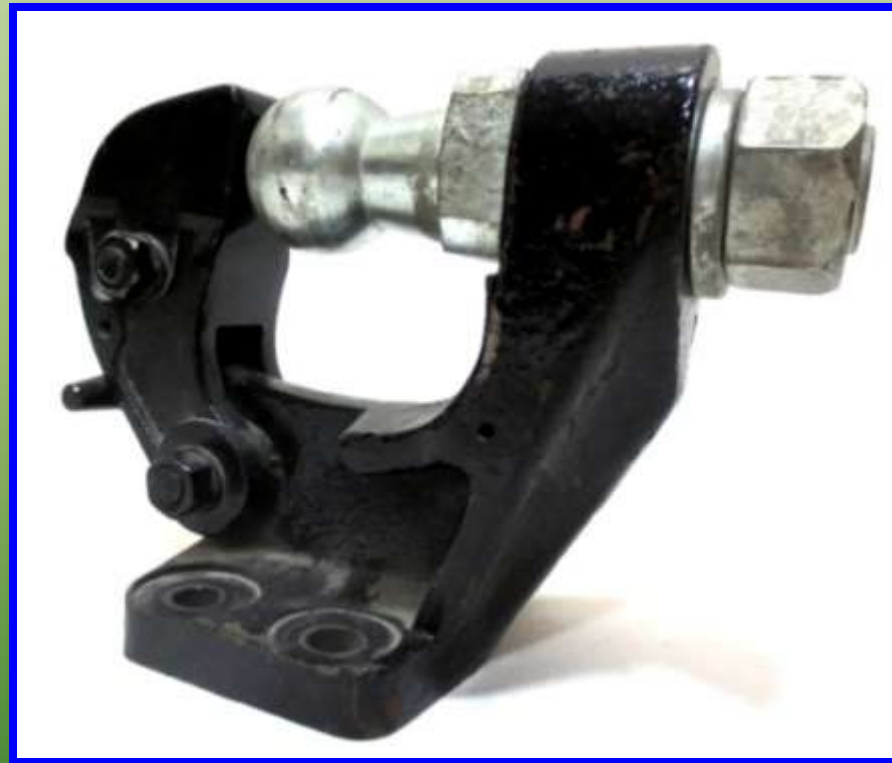

TOWING BRACKET WITH 50mm HITCH BALL